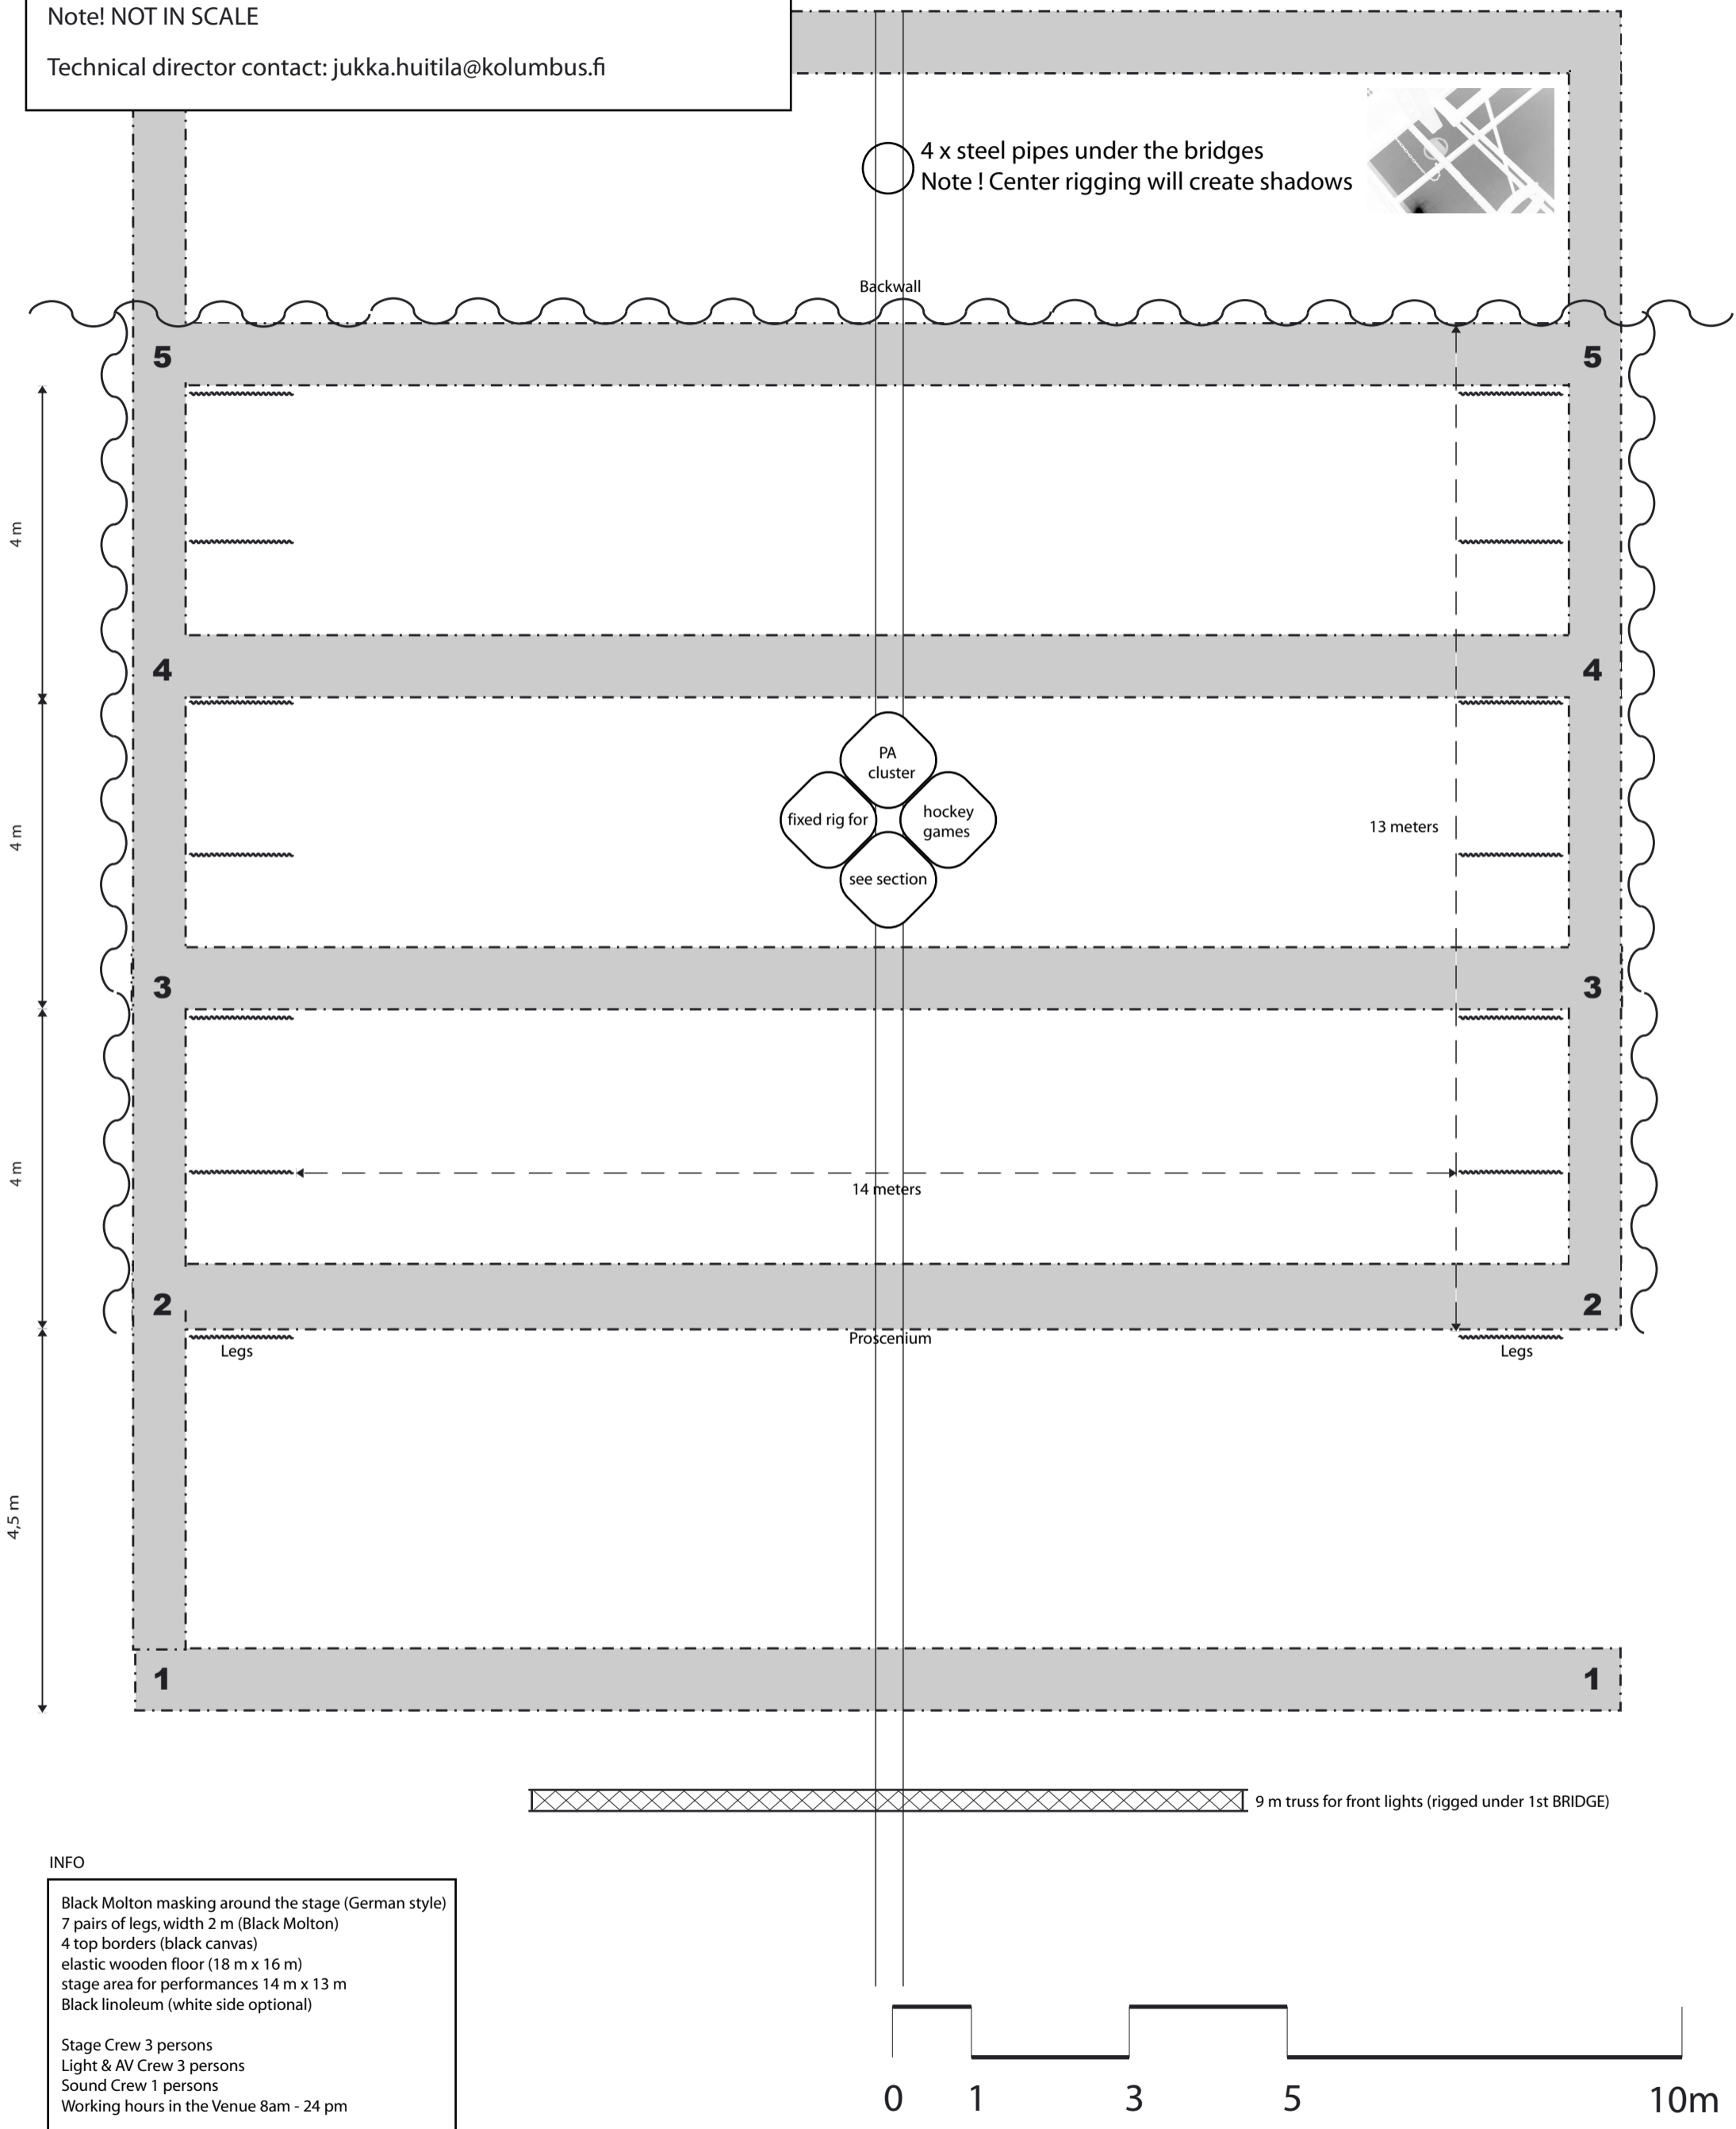

Full Moon Dance- festival INMET Arena (Hockey hall)

Sun Design
Helsinki
Finland

Note! NOT IN SCALE

Technical director contact: jukka.huitila@kolumbus.fi

INFO

Black Molton masking around the stage (German style)
7 pairs of legs, width 2 m (Black Molton)
4 top borders (black canvas)
elastic wooden floor (18 m x 16 m)
stage area for performances 14 m x 13 m
Black linoleum (white side optional)

Stage Crew 3 persons
Light & AV Crew 3 persons
Sound Crew 1 persons
Working hours in the Venue 8am - 24 pm